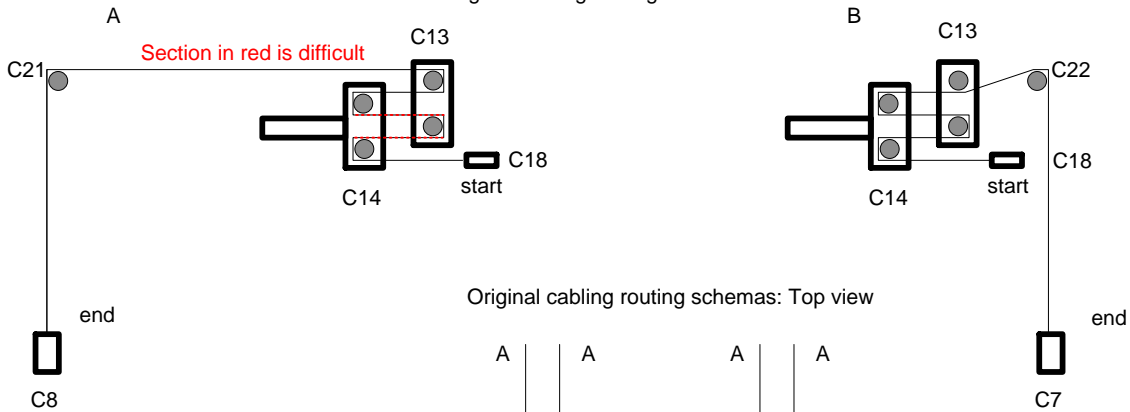

www.shapeways.com/shops/rmw

Container straddler decals
 Product nr: 0302 Version 0.1
 Copyright © RMW 2014

Original cabling routing schemas: Side views

Original cabling routing schemas: Top view

Less 1 looping
 (section in red above)

Alternative cabling routing schemas: Side views

Same as above