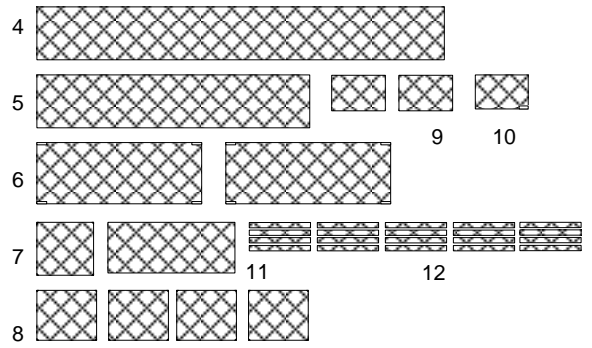

www.shapeways.com/shops/rmw

Container straddler decals
 Product nr: 0302 Version 0.1
 Copyright © RMW 2014

Original cabling routing schemas: Side views

Original cabling routing schemas: Top view

Less 1 looping
 (section in red above)

Alternative cabling routing schemas: Side views

Same as above